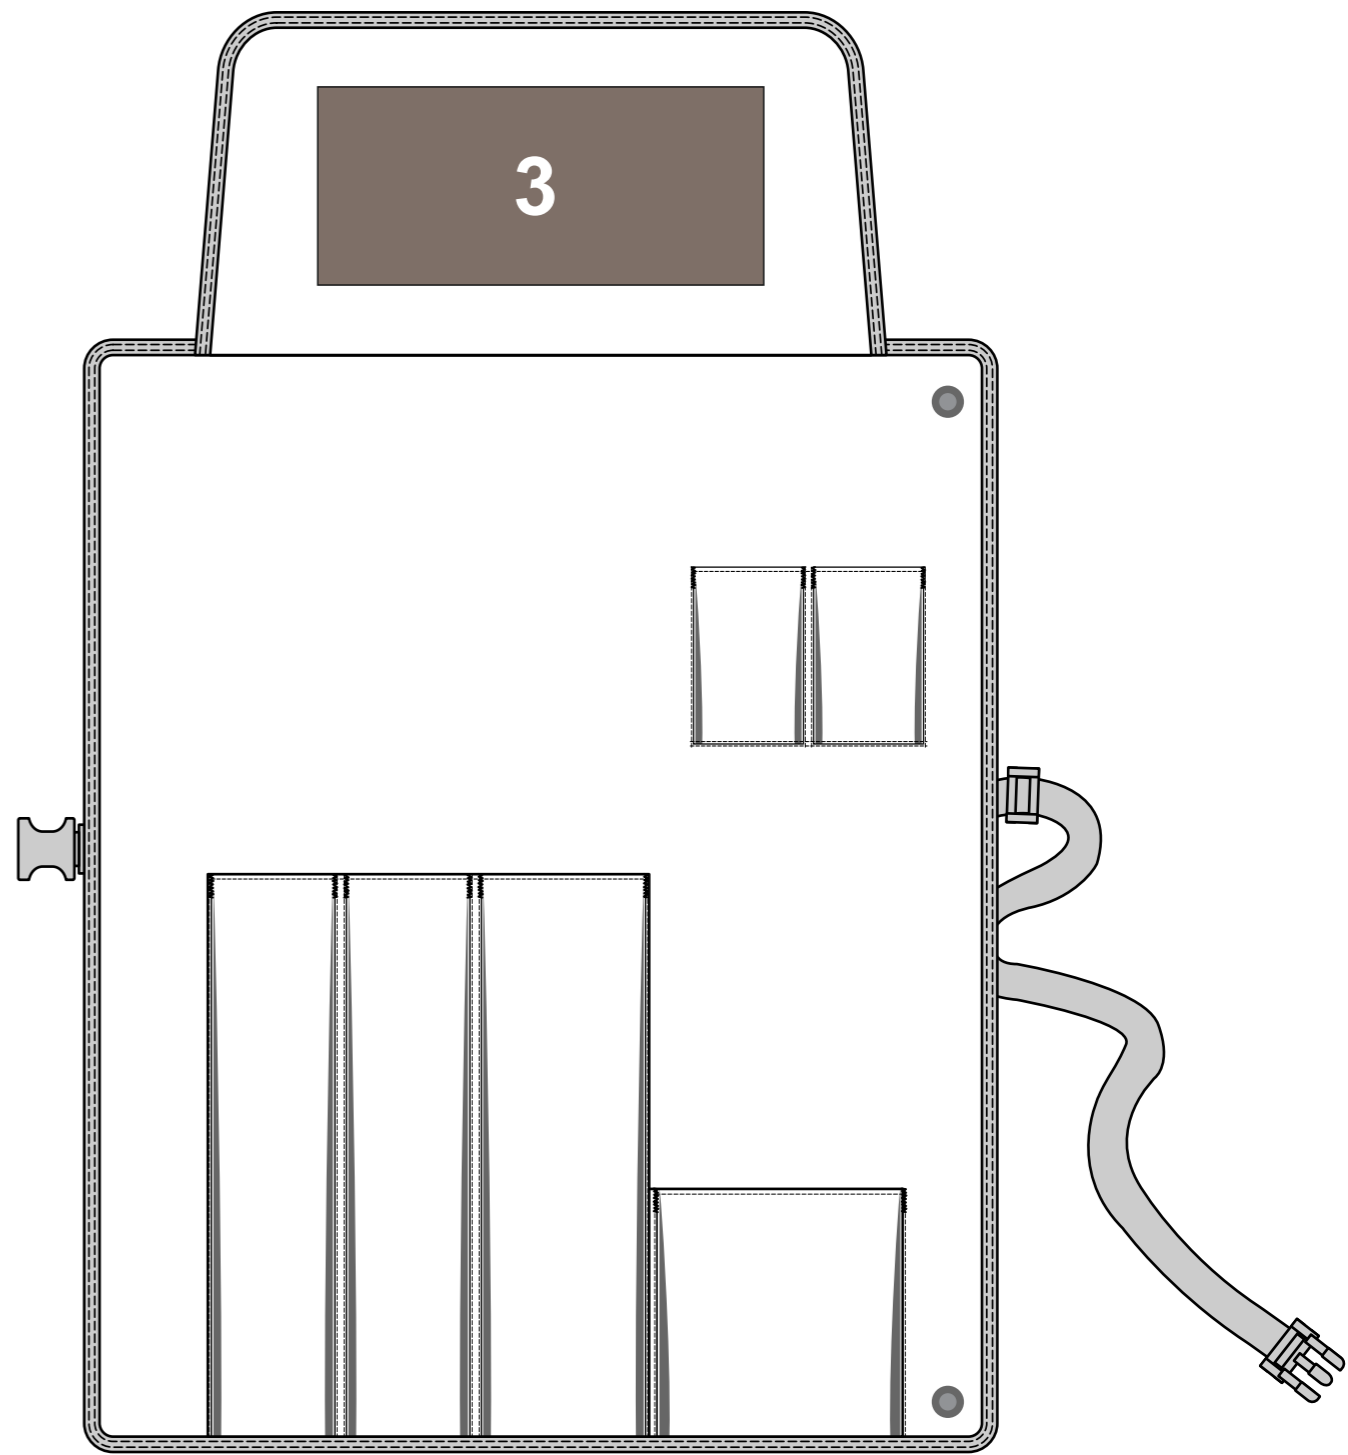

TOOLS

CARRY BAG

APRON

Padprint:

Screenprint:

Direct to film:

Heat Press:

1	2	3
1 x Colour/s 50mm x 12mm	N/A	N/A
N/A	1 x Colour/s 120mm x 40mm	1 x Colour/s 180mm x 80mm
N/A	A6	A6
N/A	Larger than 12 x 12	Larger than 12 x 12